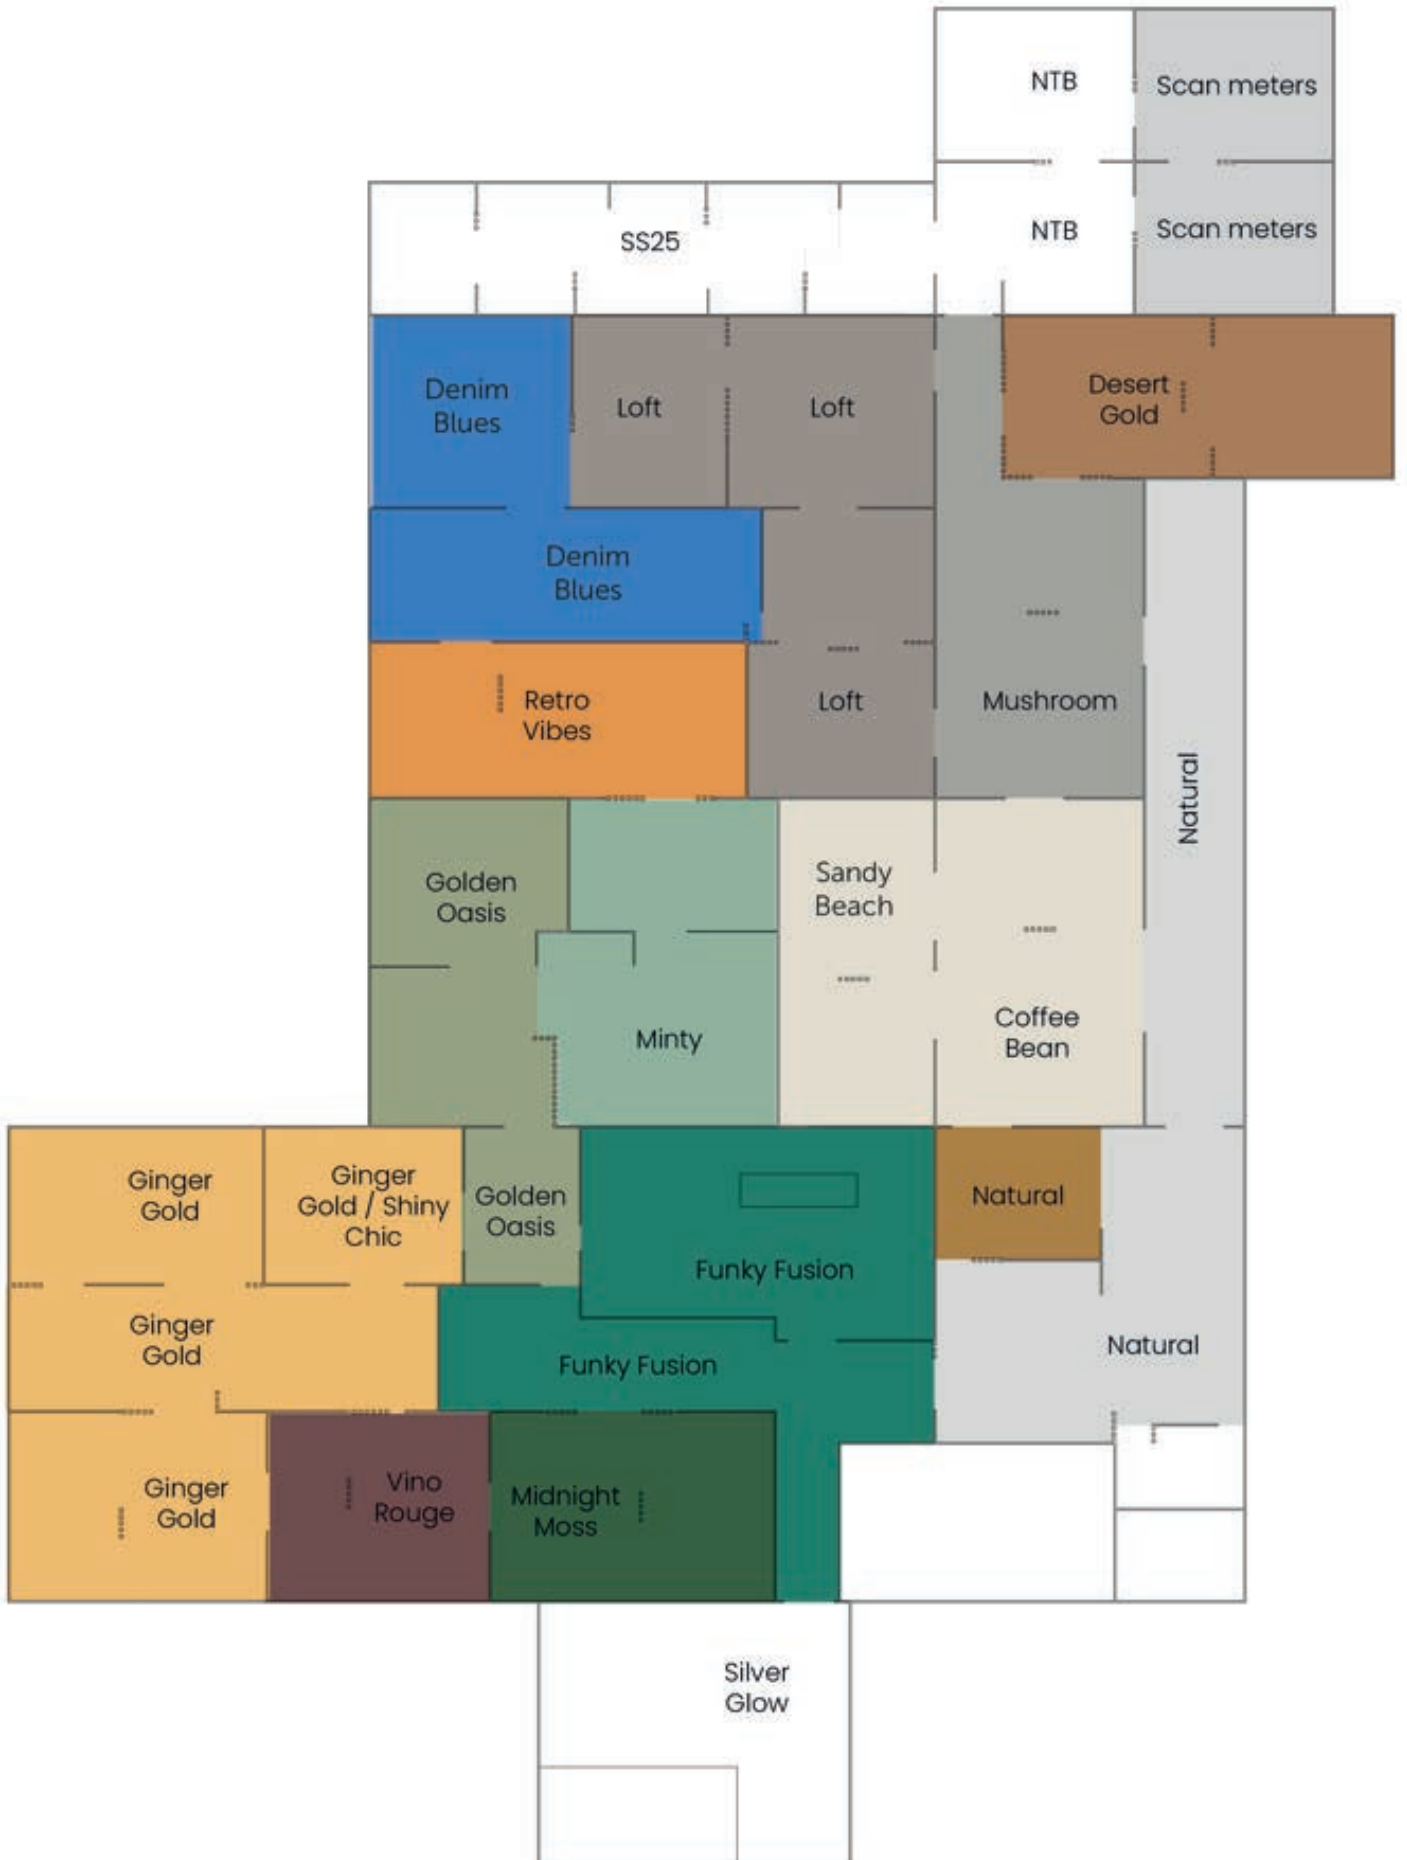

SHOWROOM SALES GUIDE

AUTUMN & WINTER COLLECTION 2024

FLOORPLAN

Index

Roadmap & House rules	4
----------------------------------	----------

Themes

Funky Fusion	8
Midnight Moss	14
Vino Rouge	18
Ginger Gold	22
Golden Oasis	28
Minty	34
Retro Vibes	40
Denim Blues	44
Loft	50
Desert Gold	56
Mushroom	62
Sandy Beach	68
Coffee Bean	72
Natural	78

Labels	84
---------------	-----------

Materials	88
------------------	-----------

The road towards a **SUCCESSFUL** Showroom Appointment

START

1

BEFORE ARRIVAL CHECK:

- o Activity + Turnover
- o Products
 - + Categories bought
 - + Open orders
- o Customer Data
- o Open amount
 - + Credit limit
 - + Payment terms
- o Customer Website